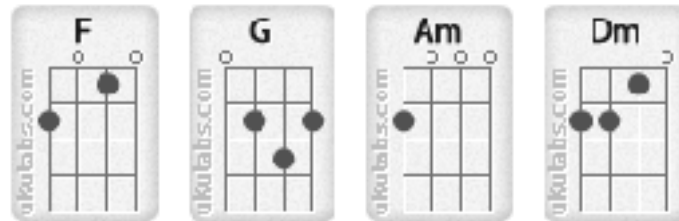

Title	Shape Of You
Artist	Ed Sheeran
Album	Divide
Genre	acoustic, british, easy-listening, Grime, singer-songwriter

Intro -x2-: Am Dm F G

```
xA |-----7-----7-----7-----6--4--2--|
xE |-----|
xC |-----|
xG |--6-----6--6-----6--6-----6-----|
```

Ab = G#
 Bb = A#
 Db = C#
 Eb = D#
 Gb = F#

Verse:

Am Dm
 The club isn't the best place to find a lover
 F G
 So the bar is where I go
 Am Dm
 Me and my friends at the table doing shots
 F G
 Drinking faster and then we talk slow
 Am Dm
 Come over and start up a conversation with just me
 F G
 And trust me I'll give it a chance now
 Am Dm
 Took my hand, stop, prepare "The man" on the jukebox
 F G
 And then we start to dance, and now I'm singing like

Bridge:

-no chord-

Come on, be my baby, come on

-no chord-

Come on, be my baby, come on

-no chord-

Come on, be my baby, come on

-no chord-

Come on, be my baby, come on

Chorus:

Am Dm F

I'm in love with the shape of you

G Am

We push and pull like a magnet do

Dm F

Although my heart is falling too